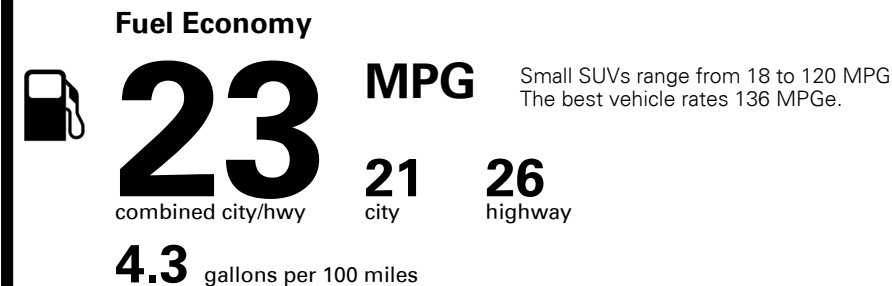

COMFORT & CONVENIENCE(cont.)

Blue Link® Connected Services 3-years Standard (enrollment req)	INCLUDED
Blue Link Remote Start (3-year Complimentary Service)	INCLUDED
Full Tank of Fuel	INCLUDED
Manufacturer's Suggested Retail Price:	\$32,950.00

Gasoline Vehicle

You spend \$1,250
 more in fuel costs over 5 years compared to the average new vehicle.

Annual fuel cost \$1,650

Fuel Economy & Greenhouse Gas Rating (tailpipe only)

Smog Rating (tailpipe only)